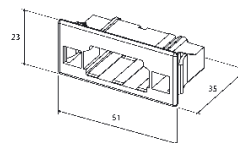

Описание: NK3P.W panel mounting adapter is a separate product and delivered without coupler, enabling pre-wiring. The panel mounting adapter is suitable for use both with 3-pole plug or socket and screw or screwless coupler without strain-relief.

Упаковка: 10

Единица: PCS

Техническая спецификация

Категории

ETIM Accessories for plug-in building installation

Габариты

Размеры дл. x шир. x выс. 35x51x23

Допустимая температура